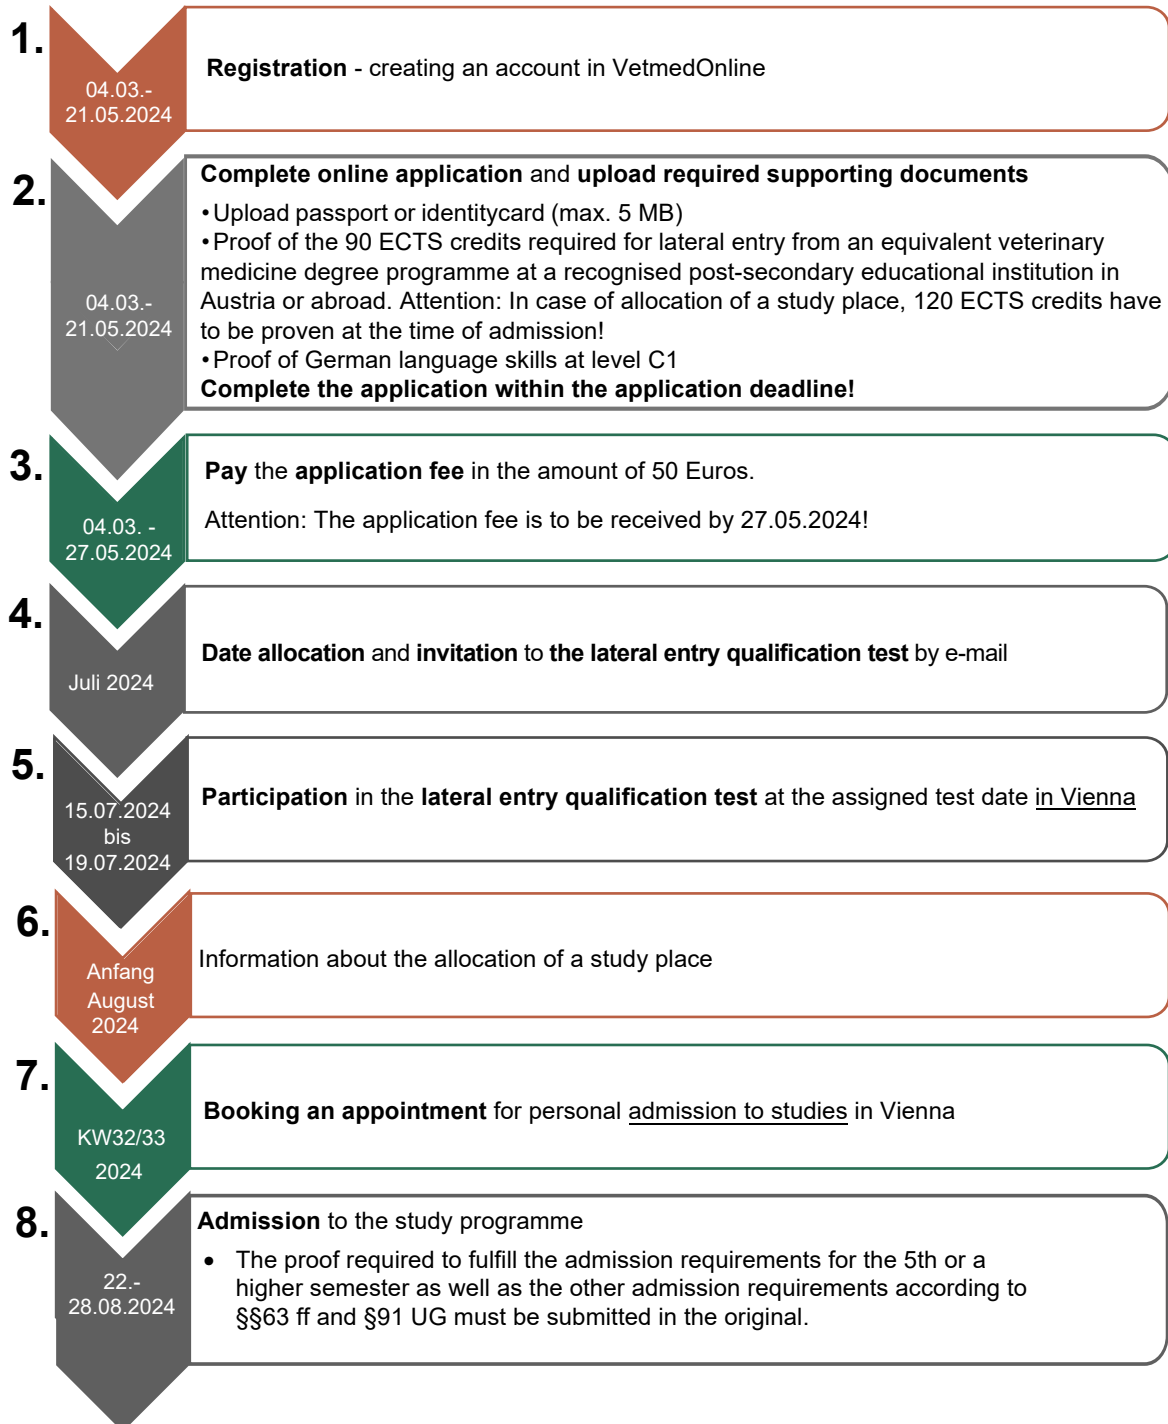

The way to admission

Lateral entry into a higher semester Veterinary Medicine

Attention:

Please note that your personal presence at the Vetmeduni in Vienna is required for participation in the lateral entry qualification test and admission to the degree program.

Participation in the lateral entry qualification test is only possible on the date assigned to the respective applicant in the announcement. A postponement or change is excluded!

Applicants who do not appear or appear too late on the announced dates will be excluded from the admission procedure and admission to the degree programme is not possible.

It is not possible to postpone the date of admission to the degree programme!